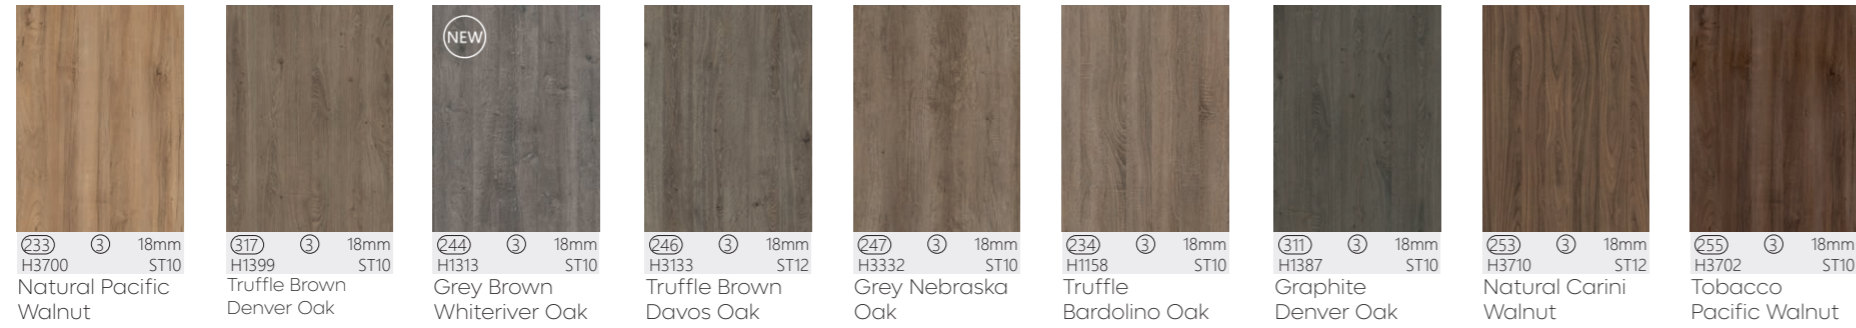

(238) ③ 18mm ST12 H3131
(239) ③ 18mm ST12 H3170
(240) ③ 18mm ST12 H3171
(228) ② 18mm ST10 H1146
(229) ③ 18mm ST10 H1145
(230) ③ 18mm ST10 H3303
(231) ③ 18mm ST10 H3730
(232) ③ 18mm ST10 H3331
(237) ② 18mm ST12 H1342
Natural Davos Oak
Natural Kendal Oak
Oiled Kendal Oak
Grey Bardolino Oak
Natural Bardolino Oak
Natural Hamilton Oak
Natural Hickory
Natural Nebraska Oak
Natural Oak
Montana Oak