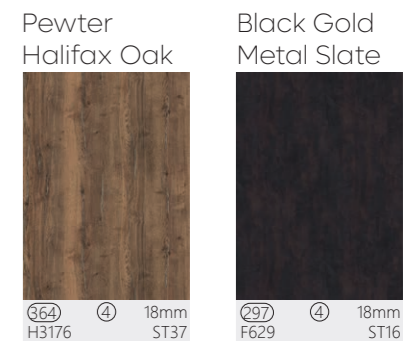

See full range on page 51.

Linea Verge - Uni Colour & Woodgrain Effect

Our uni colour range is a perfect choice for those on a budget, this door offers a basic but clean finish, there are many colours choose from, you will be sure to find the perfect match.

See our full range on page 46.

Linea Verge - Deep Natural Woodgrain Effect & Metallic

Linea

Verge - Deep Natural Woodgrain Effect & Metallic

Iron Flow

600 ② 18mm
K352 RT

Natural
Halifax Oak

663 ④ 18mm
H1180 ST37